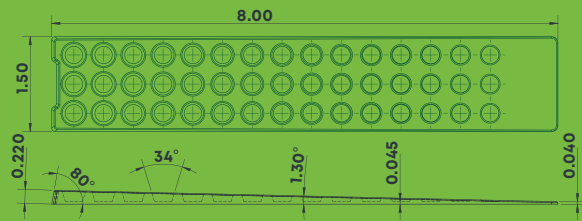

ABOUT OUR COMPANY

ECO SHIMS, founded in 2008, is a family-owned American manufacturer that takes pride in producing eco-friendly products. Our company is widely regarded in the industry for our high-quality offerings, competitive pricing, and specialized knowledge. We are dedicated to consistently delivering top-tier products that not only meet but exceed our customers' expectations.

Our success is attributed to our unwavering dedication to providing exceptional quality and service, which ultimately helps our customers save money and fosters continued growth in our partnerships.

Over 20 Million sold annually
Contractor and DIYer
#1 choice

GET IN TOUCH

- 847-437-6900
- sales@amtplastics.com
- www.shimsmart.com